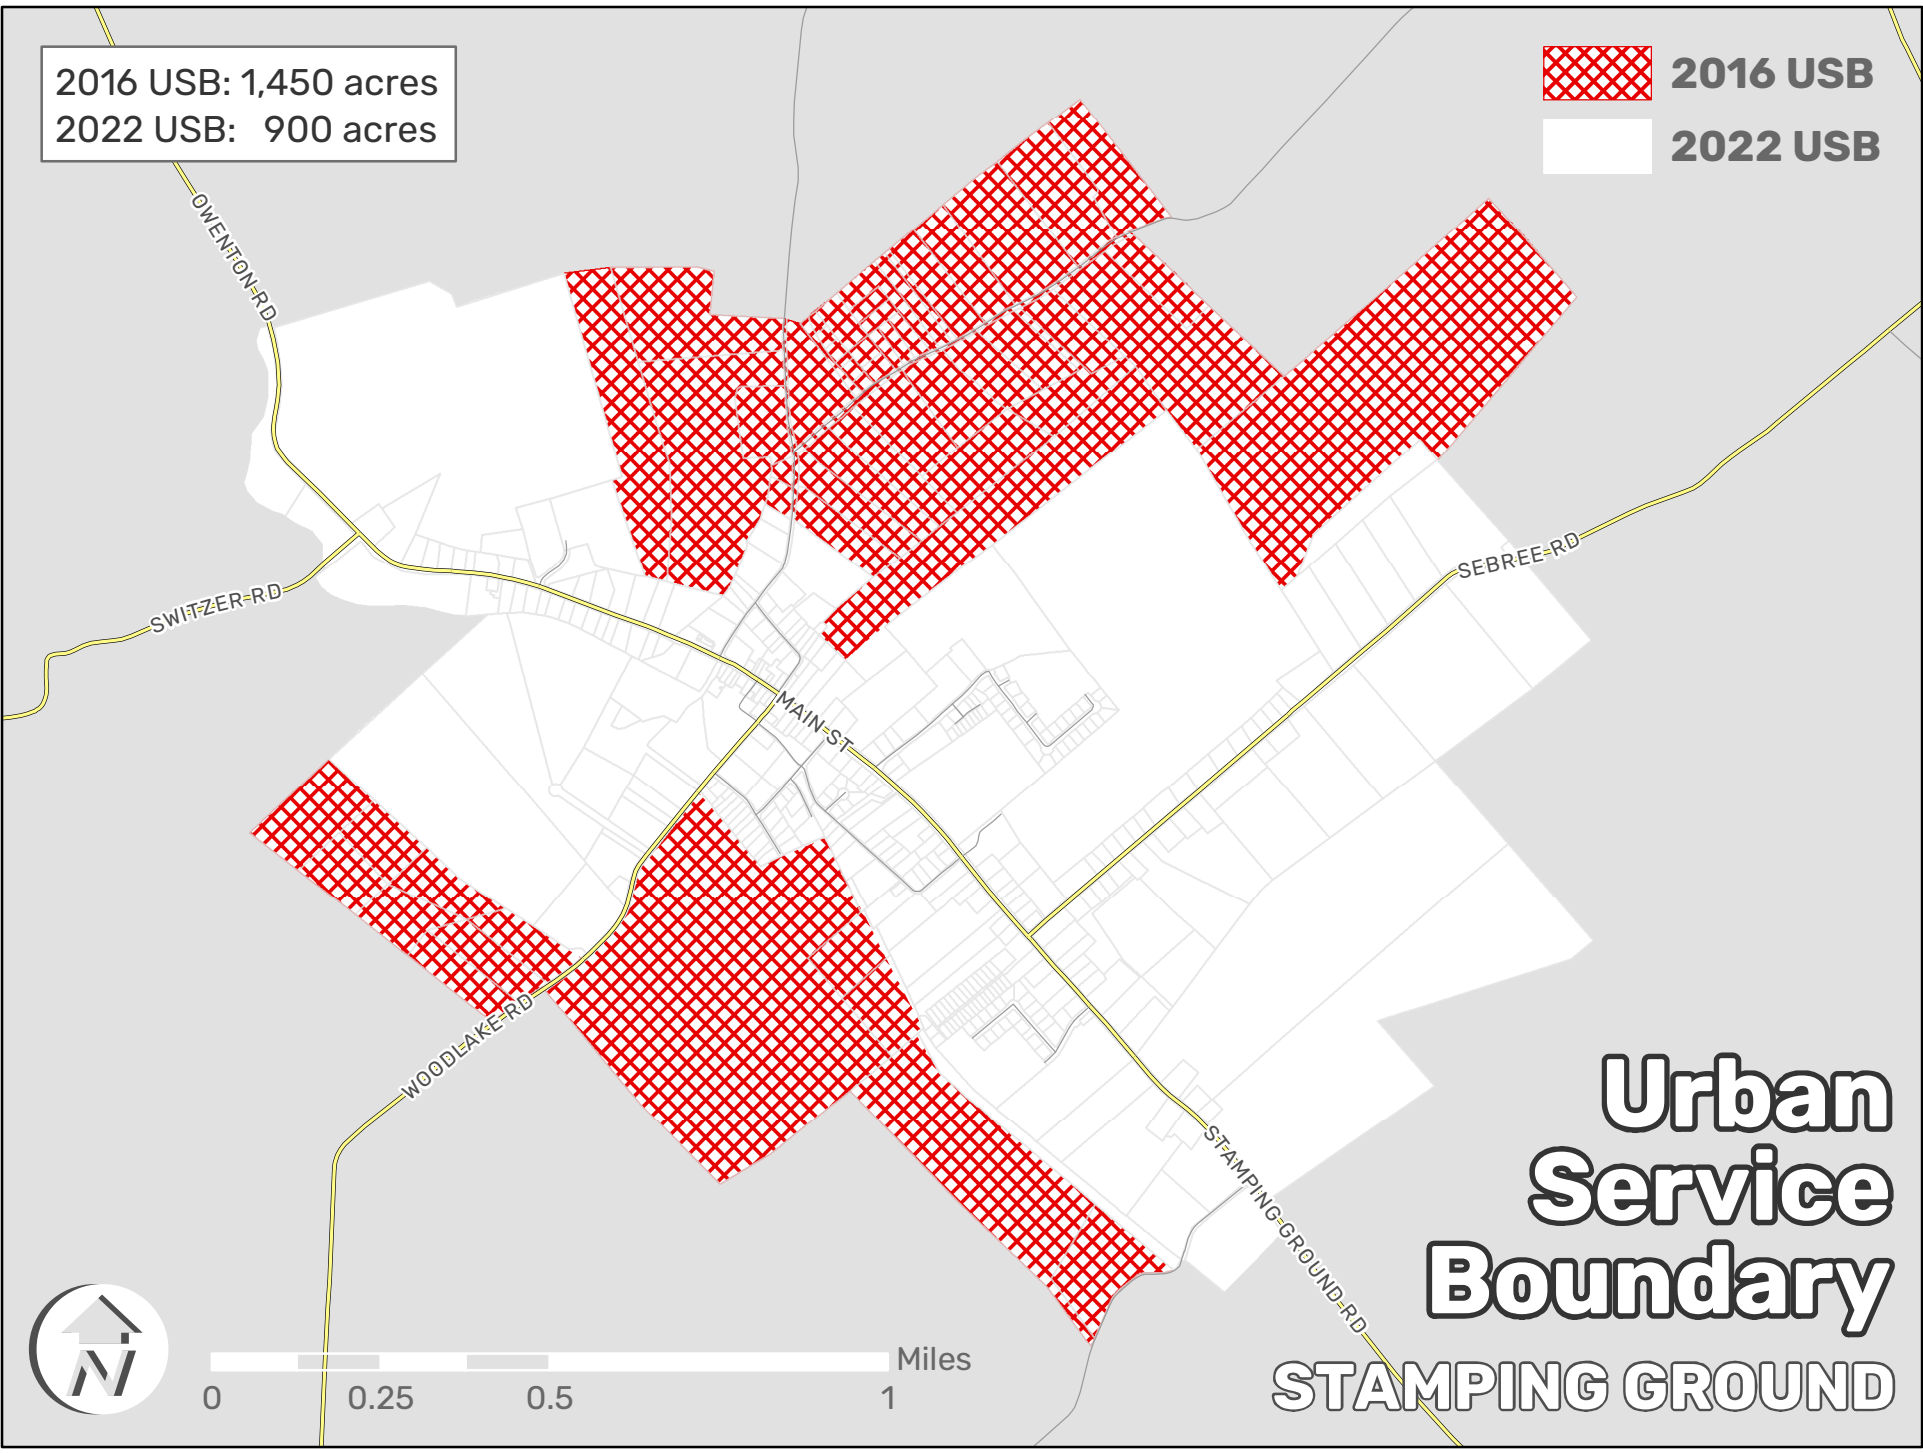

2016 USB: 1,450 acres  
2022 USB: 900 acres

 2016 USB  
 2022 USB

# Urban Service Boundary

## STAMPING GROUND