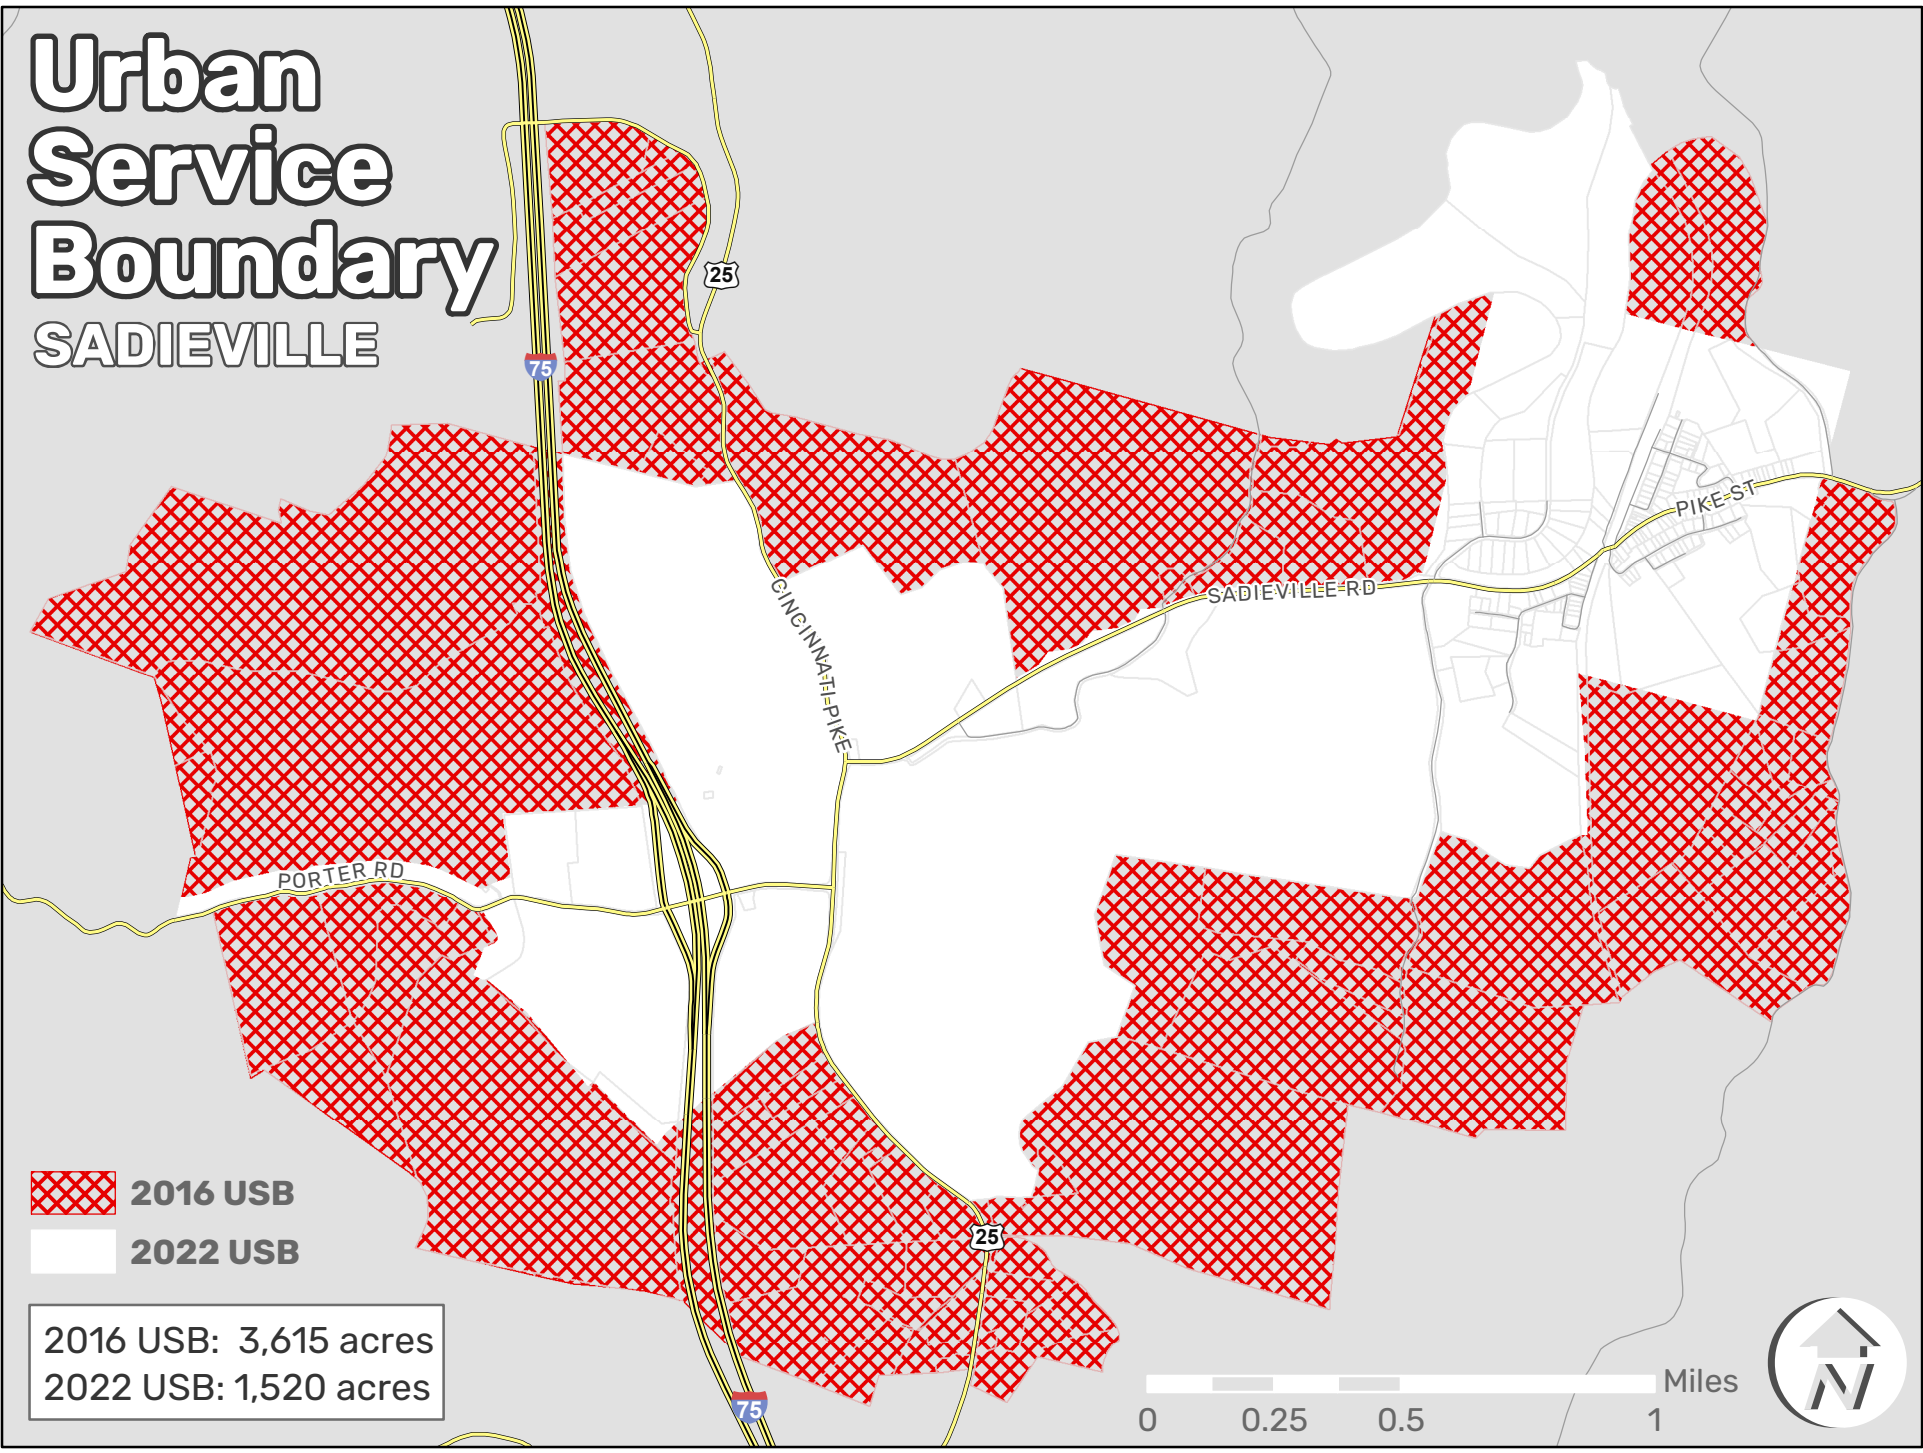

# Urban Service Boundary

## SADIEVILLE

 2016 USB  
 2022 USB

2016 USB: 3,615 acres  
2022 USB: 1,520 acres