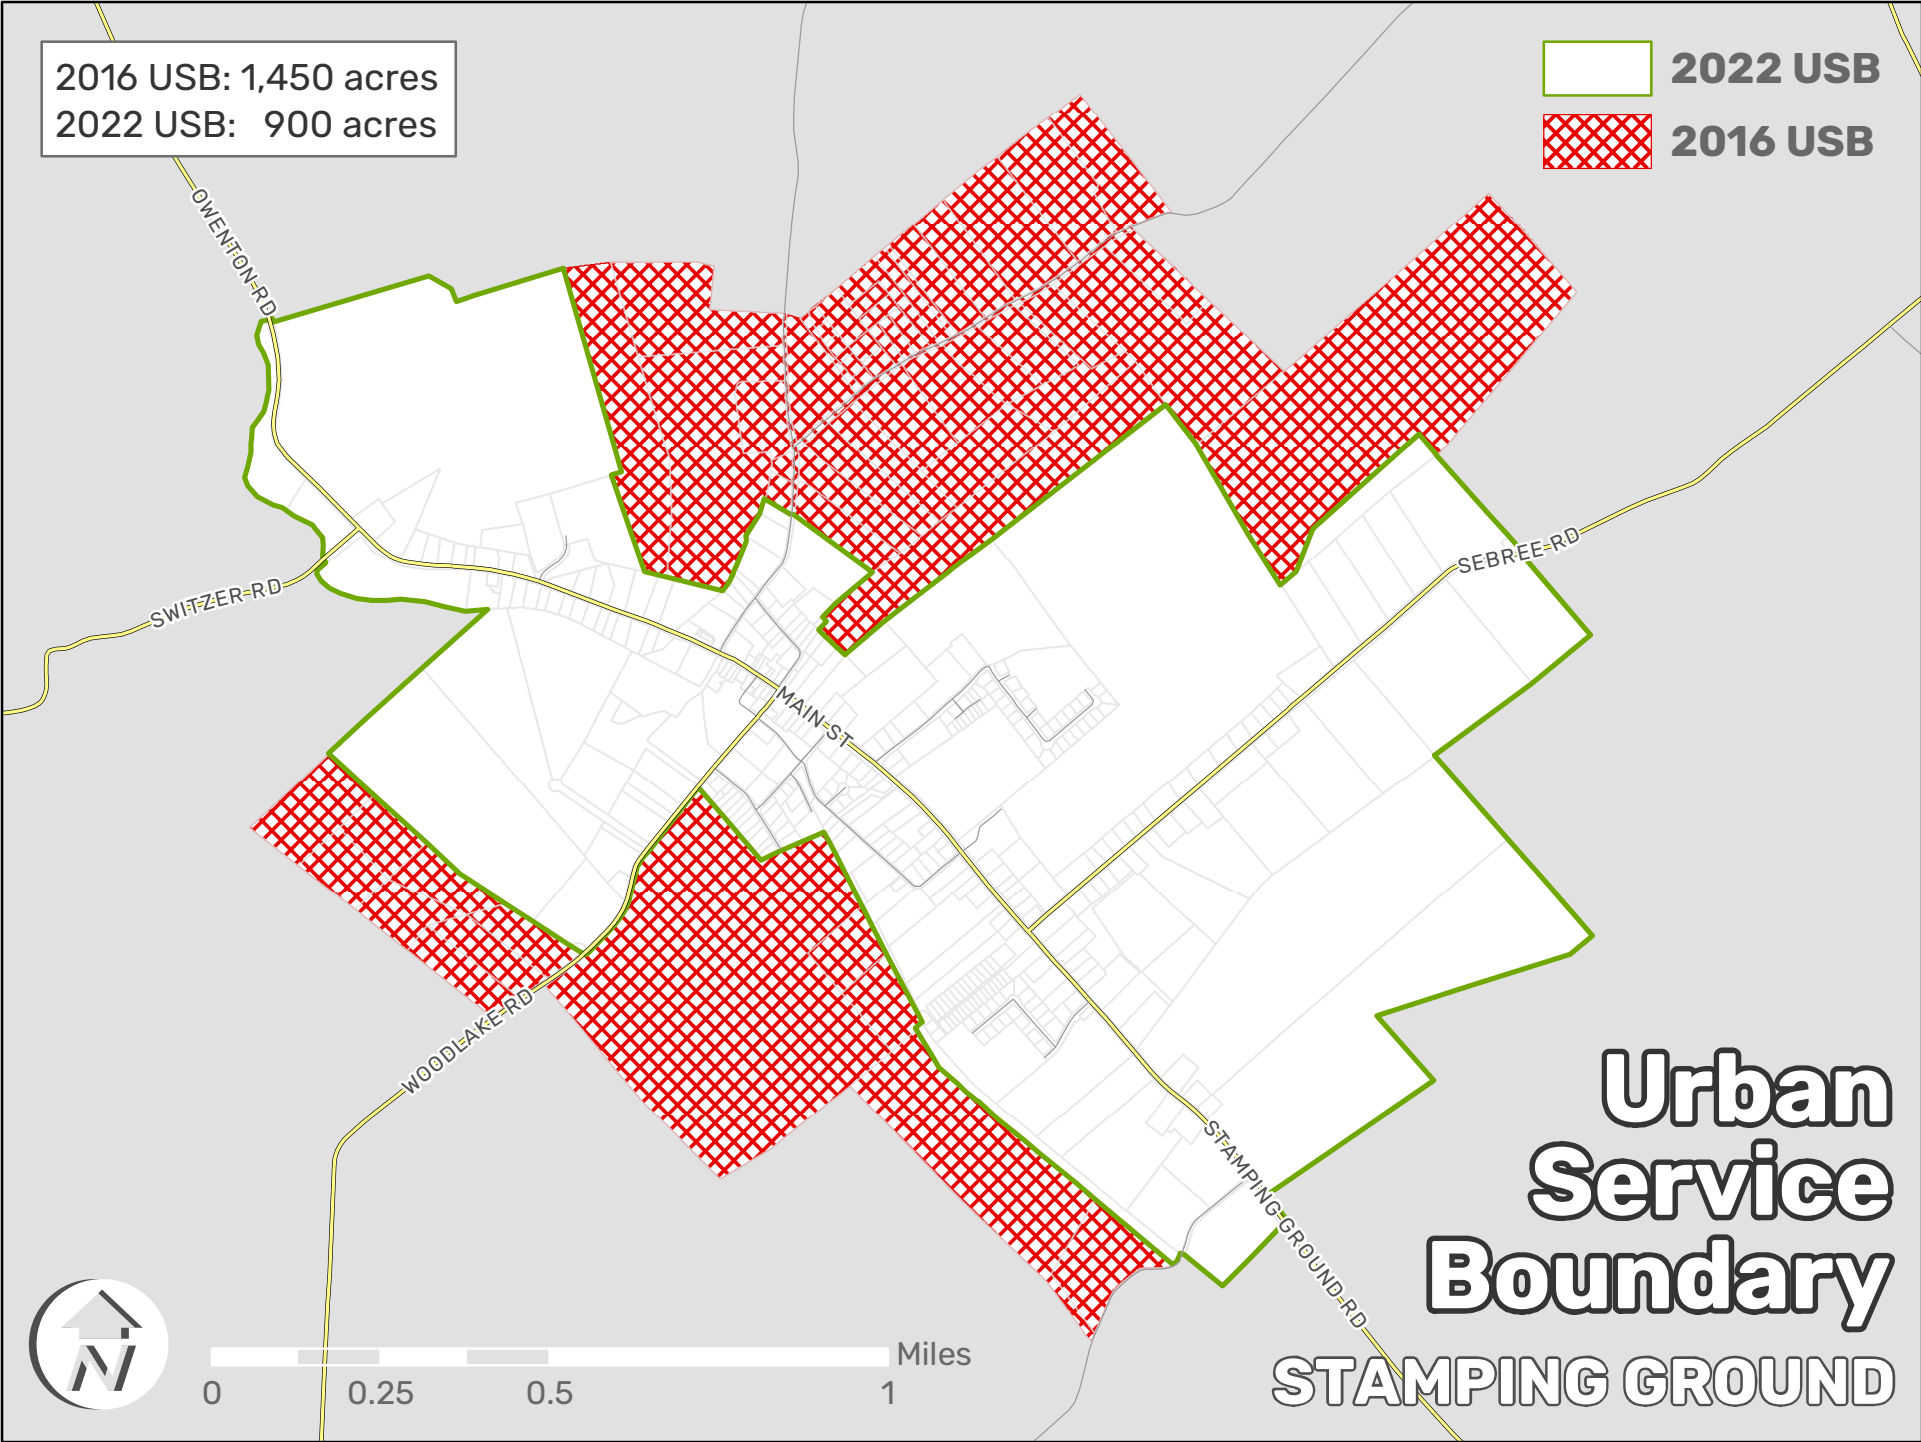

2016 USB: 1,450 acres
2022 USB: 900 acres

 2022 USB
 2016 USB

Urban Service Boundary

STAMPING GROUND