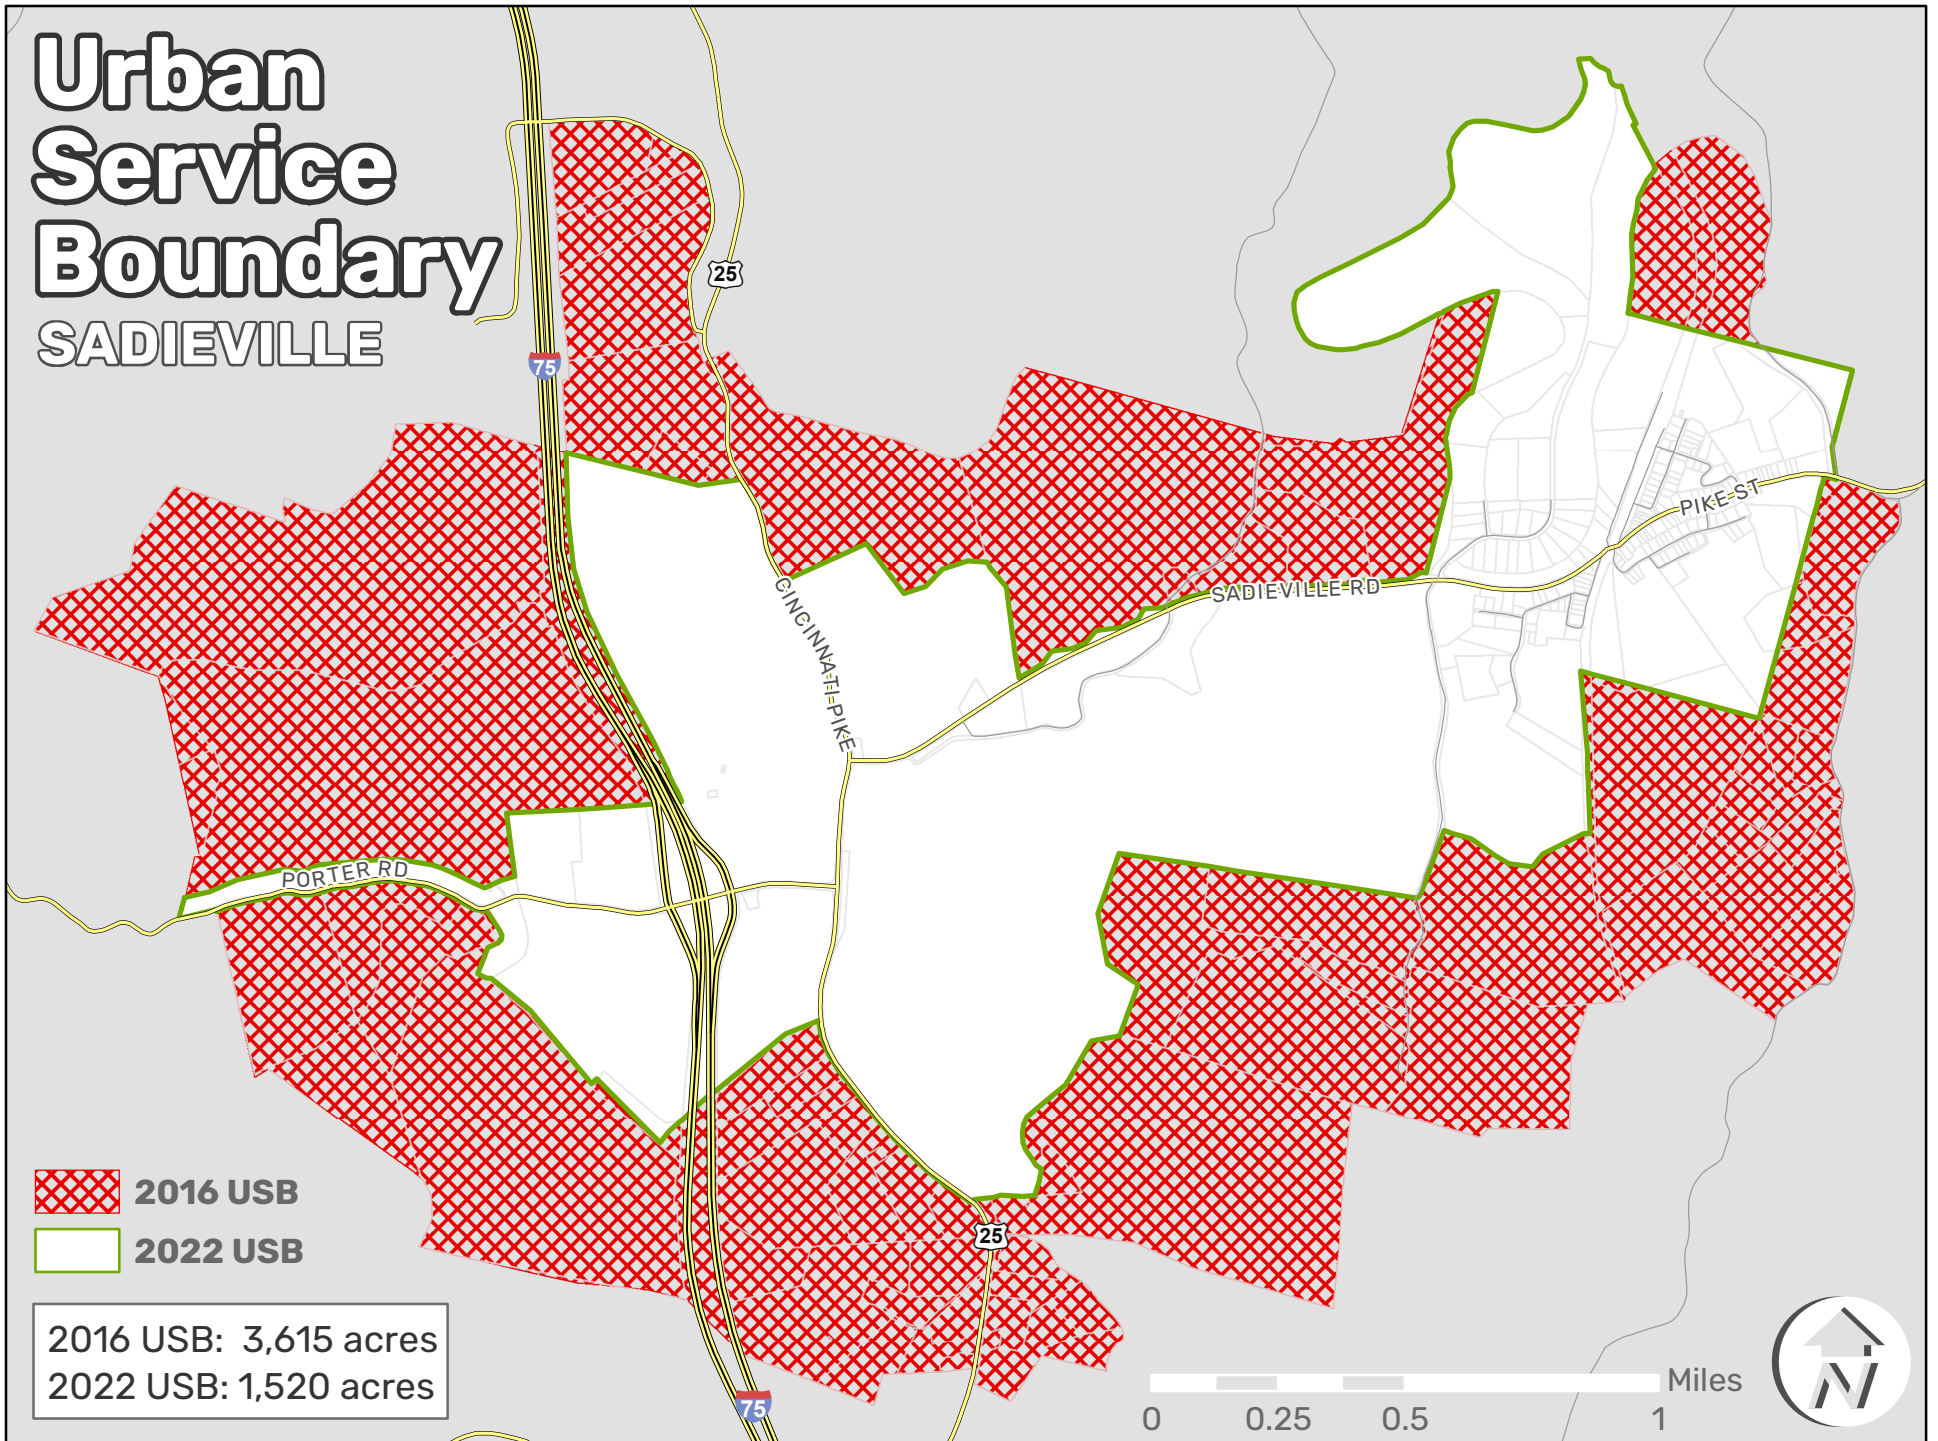

Urban Service Boundary

SADIEVILLE

 2016 USB
 2022 USB

2016 USB: 3,615 acres
2022 USB: 1,520 acres

0 0.25 0.5 1 Miles