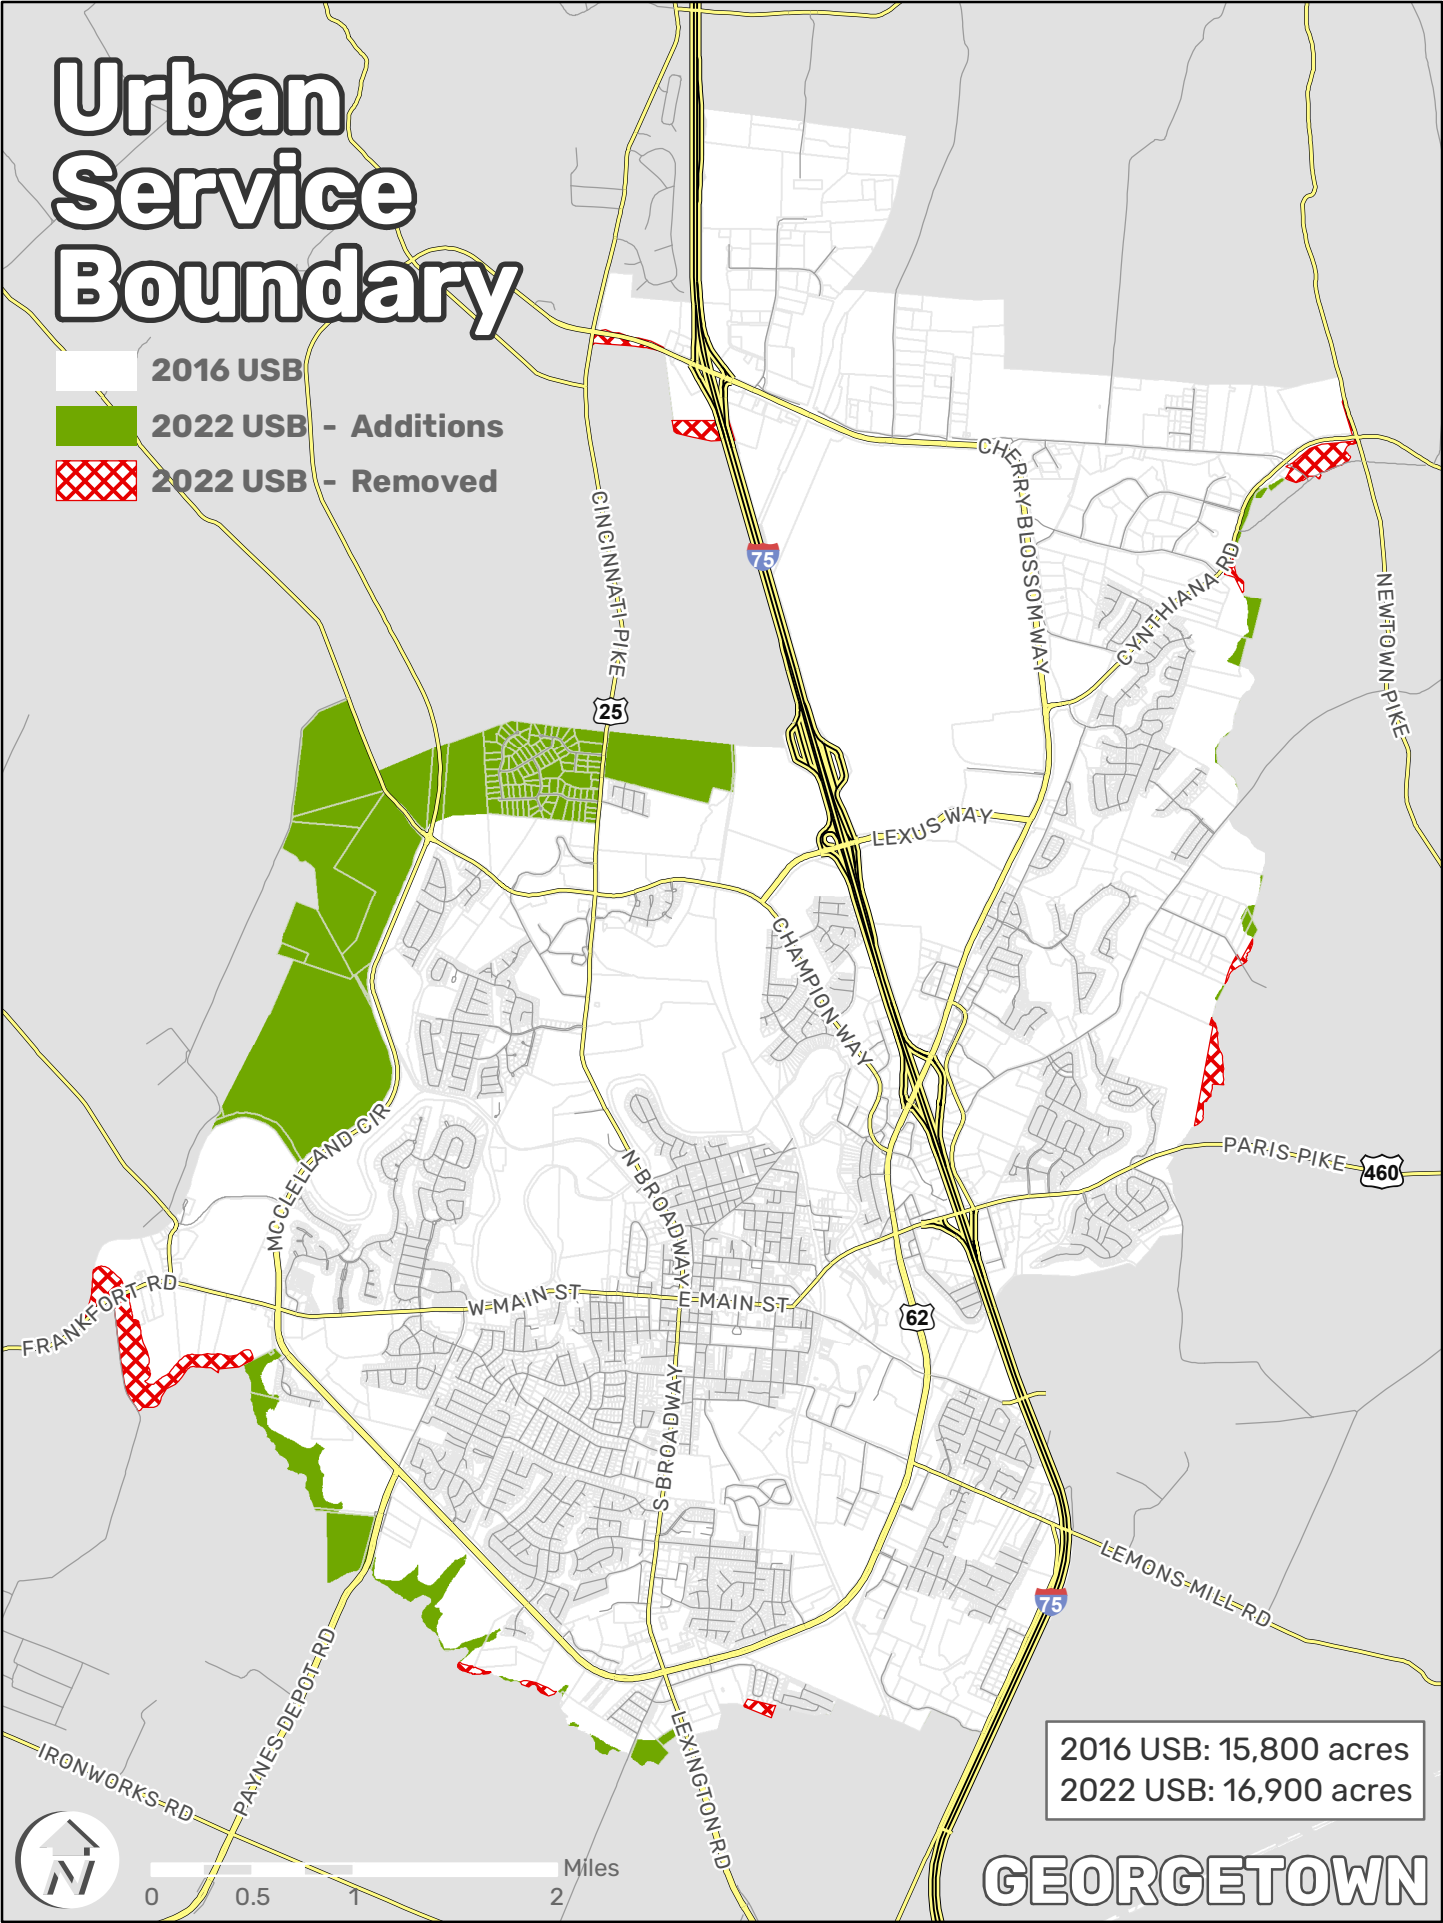

Urban Service Boundary

- 2016 USB
- 2022 USB - Additions
- 2022 USB - Removed

GEORGETOWN