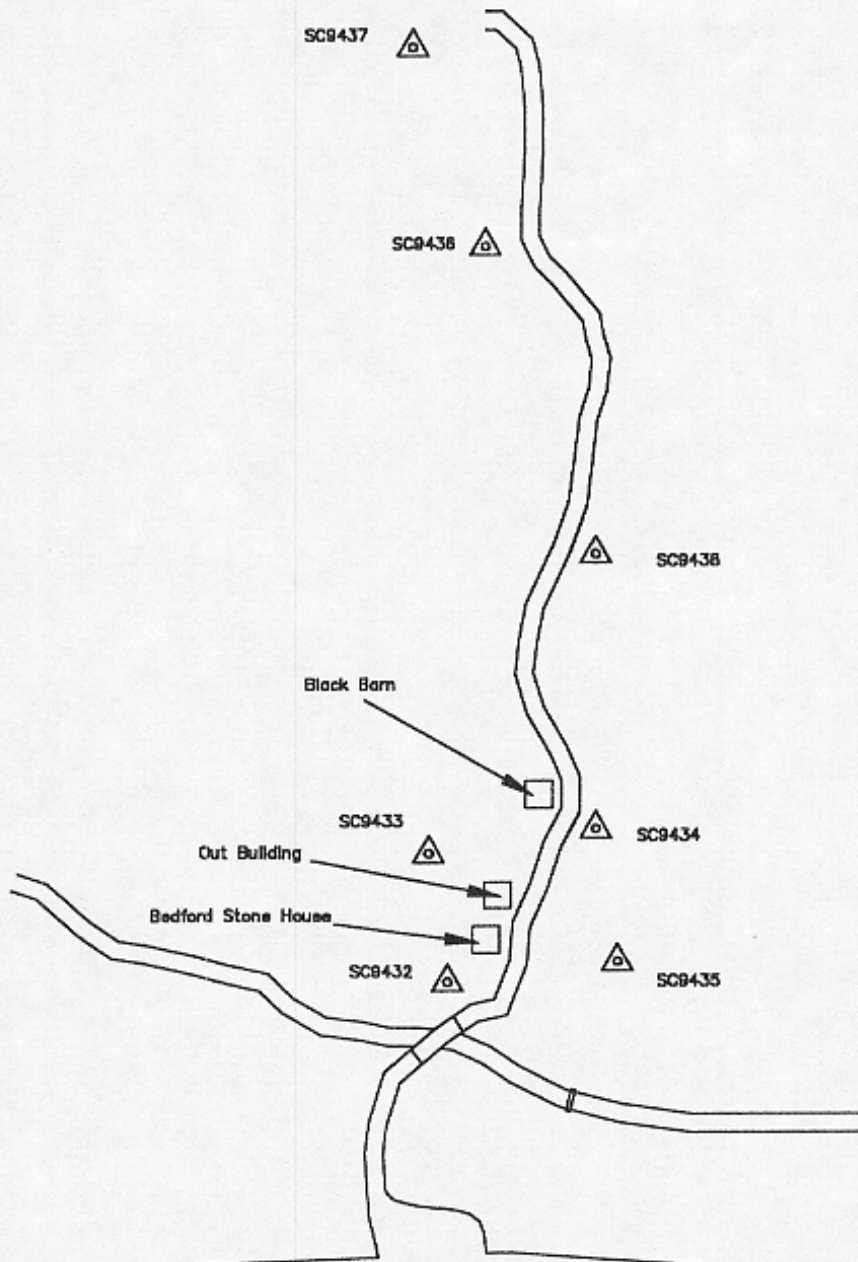

# SCOTT COUNTY, KENTUCKY CONTROL MONUMENT RECORD

## Sadieville--Control Monuments SC9432-SC9438

Recovery Diagram (N.T.S.)

GEORGETOWN, SCOTT CO. PLANNING COMMISSION

101 EAST MAIN ST.

GEORGETOWN, KENTUCKY 40324

PH: (502) 867-3701 FAX: (502) 863-7852

MapSync

2670 Wilhite Drive Suite 4  
Lexington, Kentucky 40503

Phone (808)278-8277 Fax (808)278-8846

DRAWING NAME